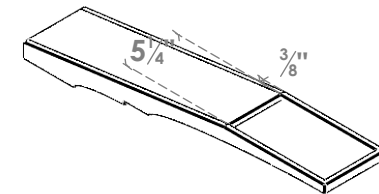

ITEM NUMBER: BRCPC060X30000X04000BOA

6"W X 30"D X 4"H BALBOA ARCHITECTURAL GRADE PVC CLOSED KNEE BRACE

SIDE PROFILE

FRONT PROFILE

ISOMETRIC

EKENA MILLWORK
 2300 WEST MAIN ST.
 CLARKSVILLE, TX 75426
 TOLL FREE: 866-607-0453
 WWW.EKENAMILLWORK.COM