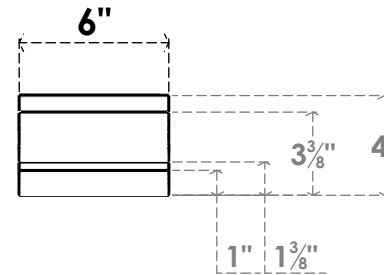

ITEM NUMBER: BRCPC060X30000X04000BOA

6"W X 30"D X 4"H BALBOA ARCHITECTURAL GRADE PVC CLOSED KNEE BRACE

SIDE PROFILE

FRONT PROFILE

ISOMETRIC

EKENA MILLWORK
 2300 WEST MAIN ST.
 CLARKSVILLE, TX 75426
 TOLL FREE: 866-607-0453
 WWW.EKENAMILLWORK.COM