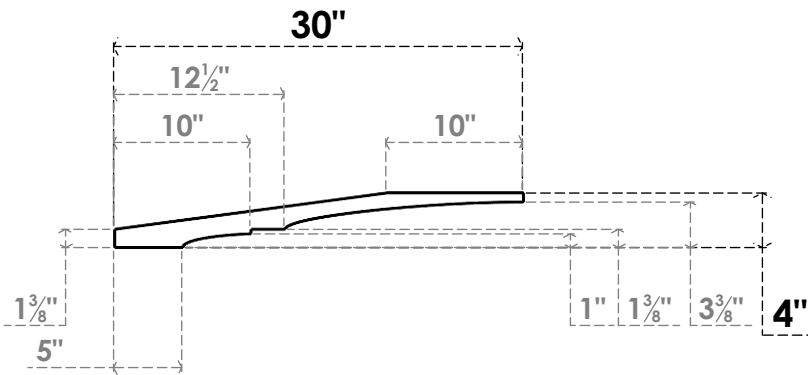

ITEM NUMBER: BRCPC060X30000X04000BOA

6"W X 30"D X 4"H BALBOA ARCHITECTURAL GRADE PVC CLOSED KNEE BRACE

SIDE PROFILE

FRONT PROFILE

ISOMETRIC

EKENA MILLWORK
 2300 WEST MAIN ST.
 CLARKSVILLE, TX 75426
 TOLL FREE: 866-607-0453
 WWW.EKENAMILLWORK.COM